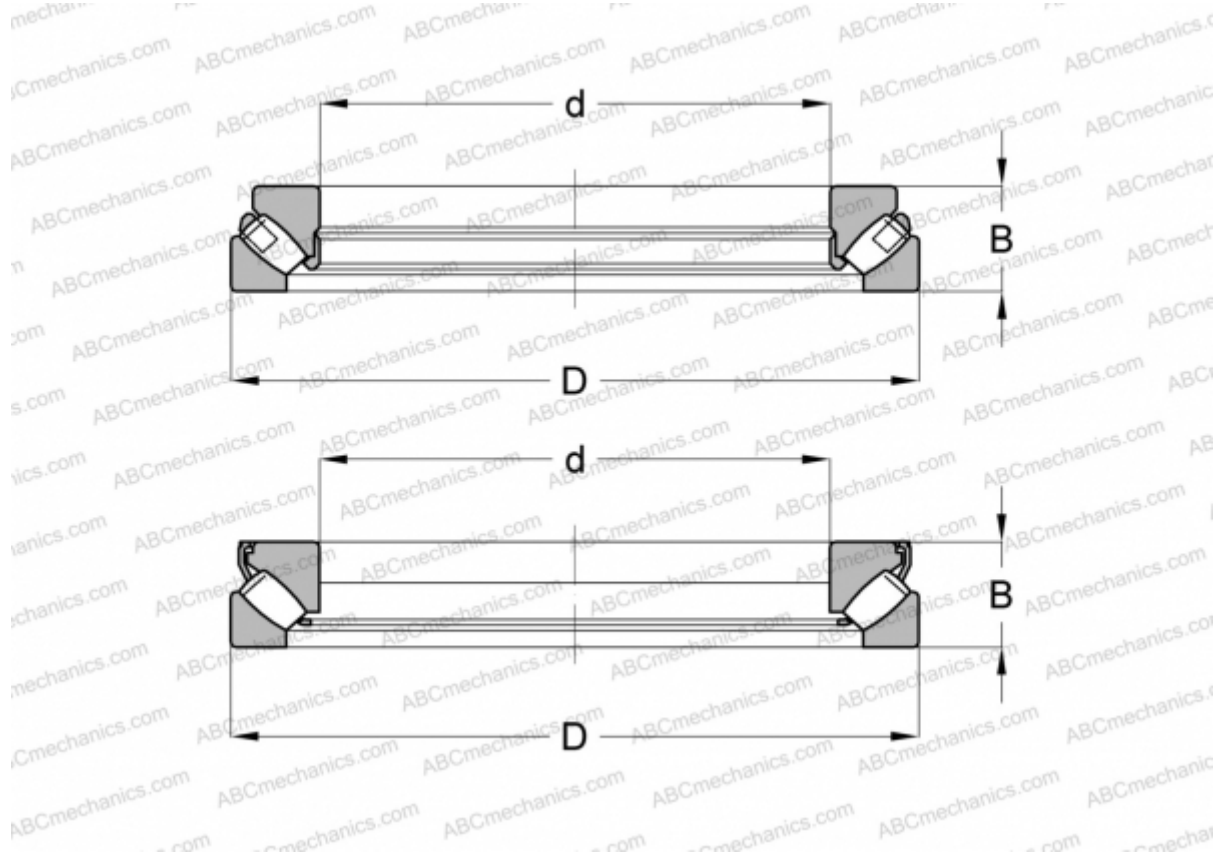

29276 E.MB FAG

Spherical roller thrust bearings

TYPE: Roller bearings, Thrust roller bearing, Axial spherical

Technical specification

DIMENSIONS, MM

| | |
|---|---------|
| d | 380,000 |
| D | 520,000 |
| B | 85,000 |