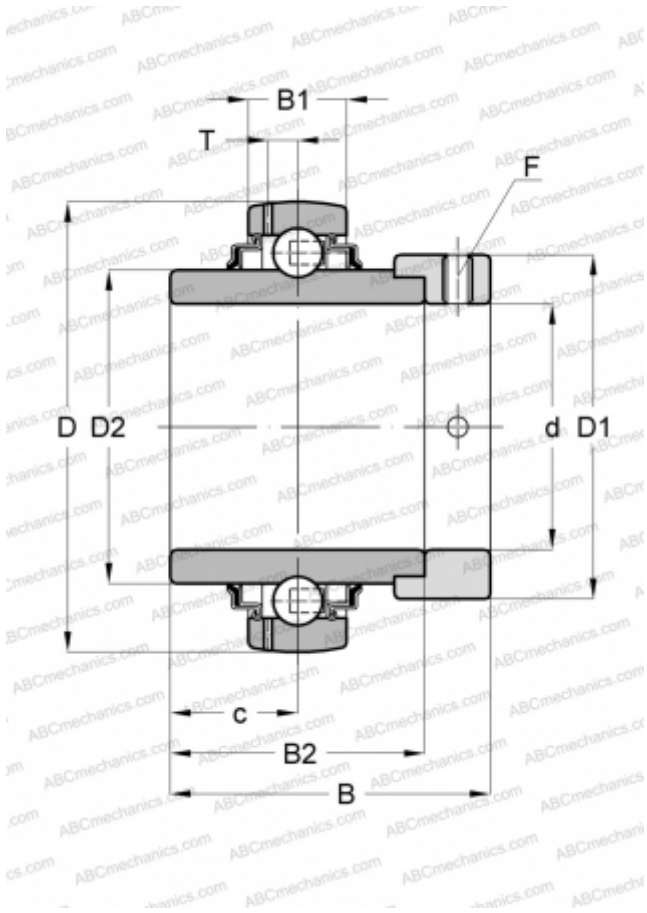

## YEL 205-2F SKF

Insert bearings

TYPE: Ball bearings, Radial insert bearings, With eccentric locking collar, Spherical outer ring, Series YEL (SKF)

### Technical specification

#### DIMENSIONS, MM

d	25,000
D	52,000
D1	37,400
D2	33,700
B	44,400
B1	15,000
B2	34,900

#### WEIGHT, KG

0,240