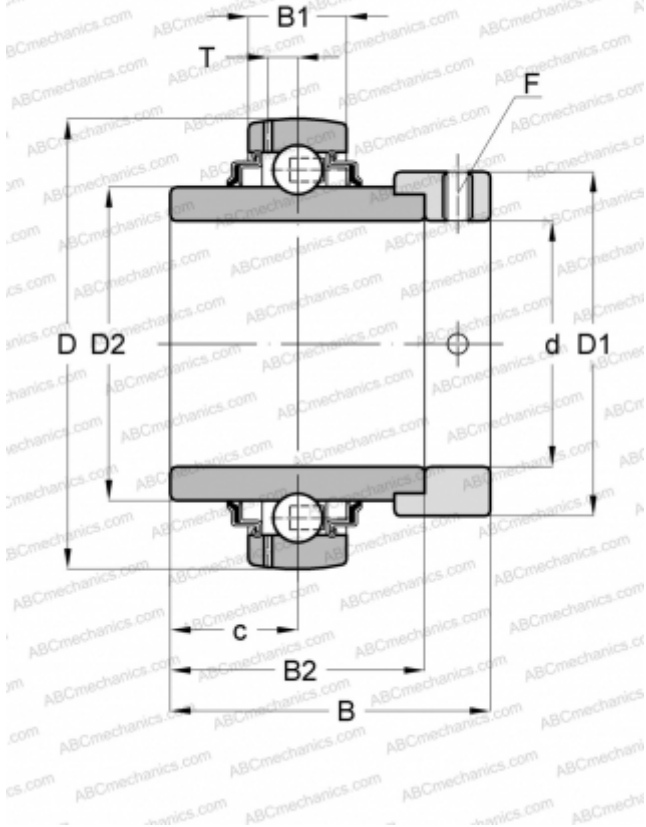

YELAG 204 SKF

Insert bearings

TYPE: Ball bearings, Radial insert bearings, With eccentric locking collar, Spherical outer ring, Series YELAG, for agricultural applications (SKF)

Technical specification

DIMENSIONS, MM

| | |
|----|--------|
| d | 20,000 |
| D | 47,000 |
| D1 | 32,400 |
| D2 | 28,200 |
| B | 43,700 |
| B1 | 14,000 |
| B2 | 34,200 |

WEIGHT, KG

0,190

MANUFACTURER

[SKF](#)

CALCULATION DATA

| | |
|------------------------------|------------|
| Basic dynamic load rating, C | 12,700 kN |
| Basic static load rating, Co | 6,550 kN |
| Fatigue load limit, Pu | 0,280 kN |
| Limiting speed | 1800 r/min |