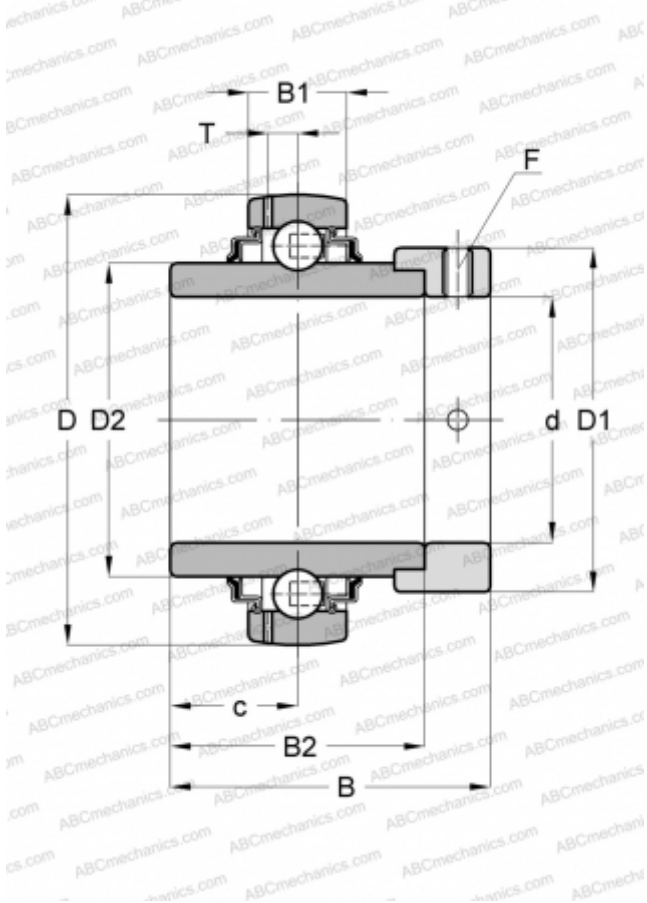

## YELAG 205 SKF

Insert bearings

TYPE: Ball bearings, Radial insert bearings, With eccentric locking collar, Spherical outer ring, Series YELAG, for agricultural applications (SKF)

### Technical specification

#### DIMENSIONS, MM

d	25,000
D	52,000
D1	37,400
D2	33,700
B	44,400
B1	15,000
B2	34,900

#### WEIGHT, KG

0,230