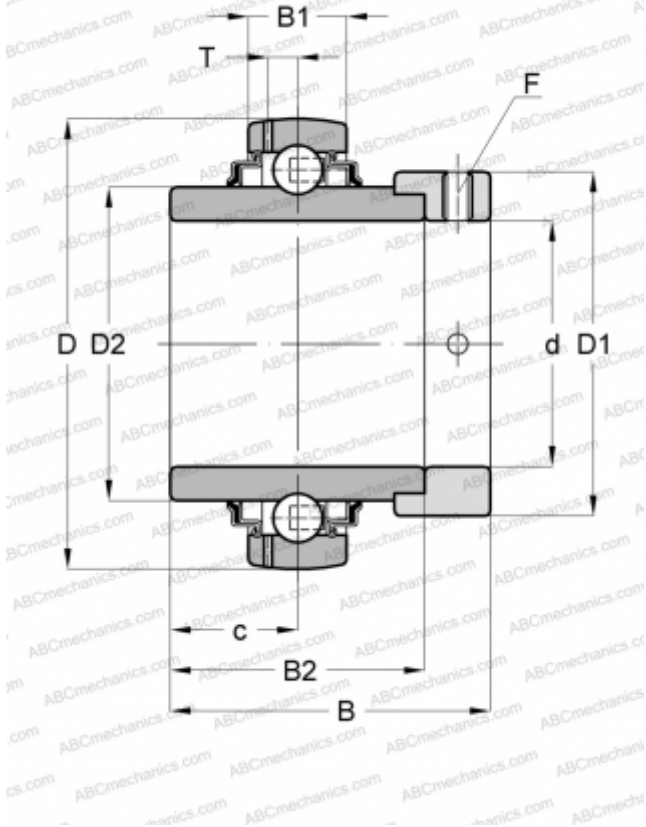

## YELAG 205-100 SKF

Insert bearings

TYPE: Ball bearings, Radial insert bearings, With eccentric locking collar, Spherical outer ring, Series YELAG, for agricultural applications, inch (SKF)

### Technical specification

#### DIMENSIONS, MM

d	25,400
D	52,000
D1	37,400
D2	33,700
B	44,400
B1	15,000
B2	34,900

#### WEIGHT, KG

0,230