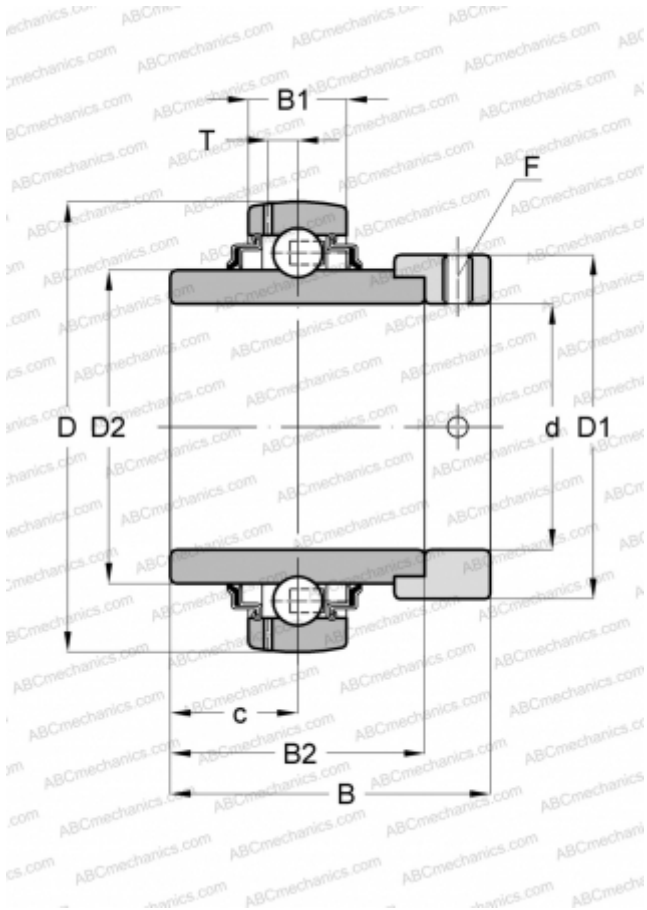

YELAG 206-102 SKF

Insert bearings

TYPE: Ball bearings, Radial insert bearings, With eccentric locking collar, Spherical outer ring, Series YELAG, for agricultural applications, inch (SKF)

Technical specification

DIMENSIONS, MM

d	28,575
D	62,000
D1	44,100
D2	39,700
B	48,400
B1	18,000
B2	36,500

WEIGHT, KG

0,390

MANUFACTURER

[SKF](#)

CALCULATION DATA

Basic dynamic load rating, C	19,500 kN
Basic static load rating, Co	11,200 kN
Fatigue load limit, Pu	0,475 kN
Limiting speed	1200 r/min