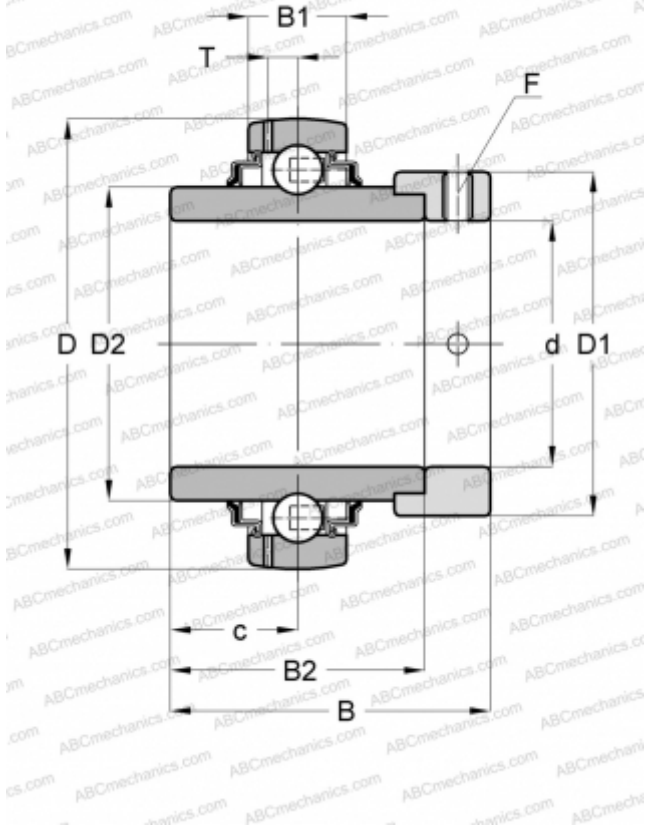

## YELAG 206-103 SKF

Insert bearings

TYPE: Ball bearings, Radial insert bearings, With eccentric locking collar, Spherical outer ring, Series YELAG, for agricultural applications, inch (SKF)

### Technical specification

#### DIMENSIONS, MM

|    |        |
|----|--------|
| d  | 30,163 |
| D  | 62,000 |
| D1 | 44,100 |
| D2 | 39,700 |
| B  | 48,400 |
| B1 | 18,000 |
| B2 | 36,500 |

#### WEIGHT, KG

0,360