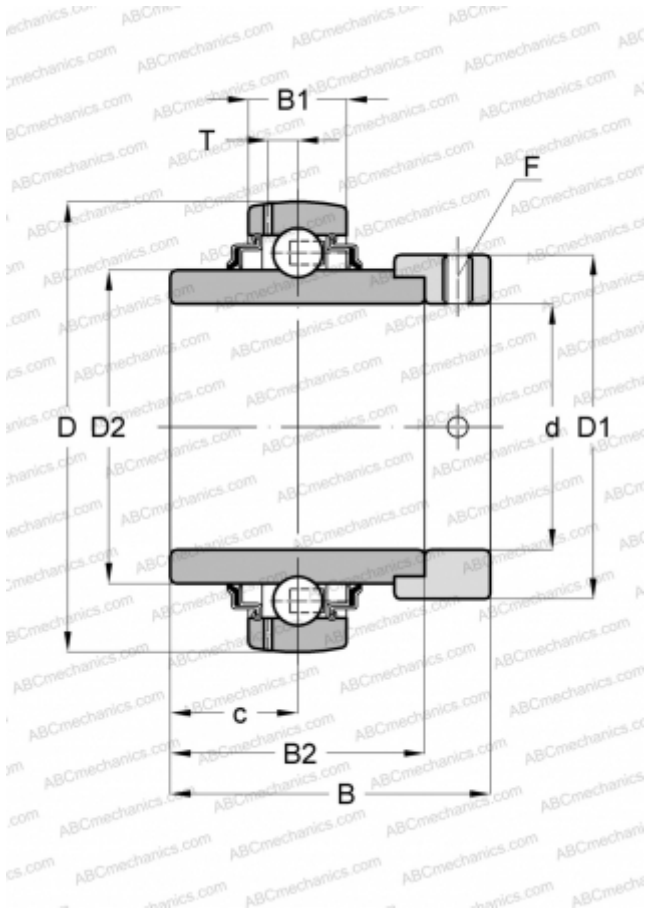

YELAG 207-106 SKF

Insert bearings

TYPE: Ball bearings, Radial insert bearings, With eccentric locking collar, Spherical outer ring, Series YELAG, for agricultural applications, inch (SKF)

Technical specification

DIMENSIONS, MM

d	34,925
D	72,000
D1	51,100
D2	46,100
B	51,100
B1	19,000
B2	37,600

WEIGHT, KG

0,520

MANUFACTURER

[SKF](#)

CALCULATION DATA

Basic dynamic load rating, C	25,500 kN
Basic static load rating, Co	15,300 kN
Fatigue load limit, Pu	0,655 kN
Limiting speed	1100 r/min