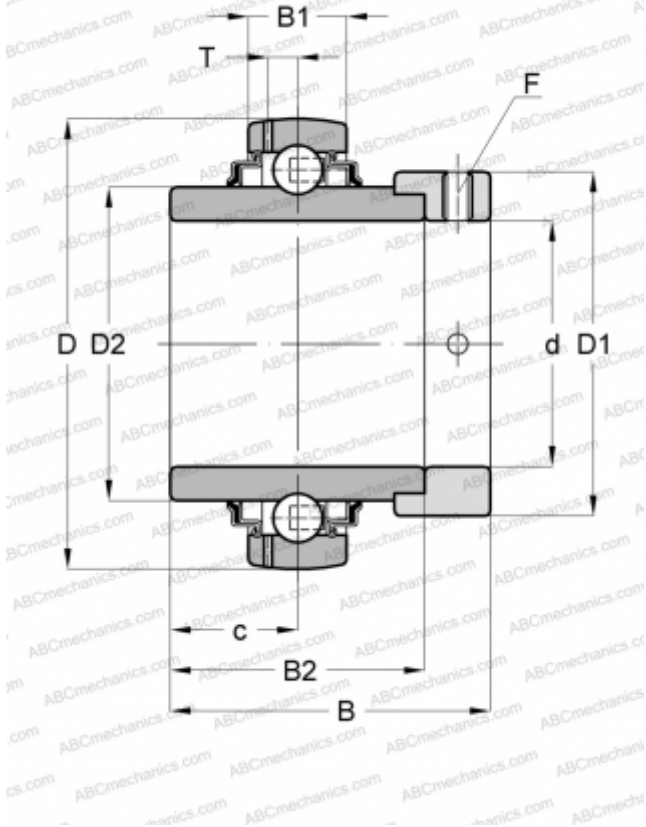

YELAG 207-107 SKF

Insert bearings

TYPE: Ball bearings, Radial insert bearings, With eccentric locking collar, Spherical outer ring, Series YELAG, for agricultural applications, inch (SKF)

Technical specification

DIMENSIONS, MM

d	36,513
D	72,000
D1	51,100
D2	46,100
B	51,100
B1	19,000
B2	37,600

WEIGHT, KG

0,440

MANUFACTURER

[SKF](#)

CALCULATION DATA

Basic dynamic load rating, C	25,500 kN
Basic static load rating, Co	15,300 kN
Fatigue load limit, Pu	0,655 kN
Limiting speed	1100 r/min