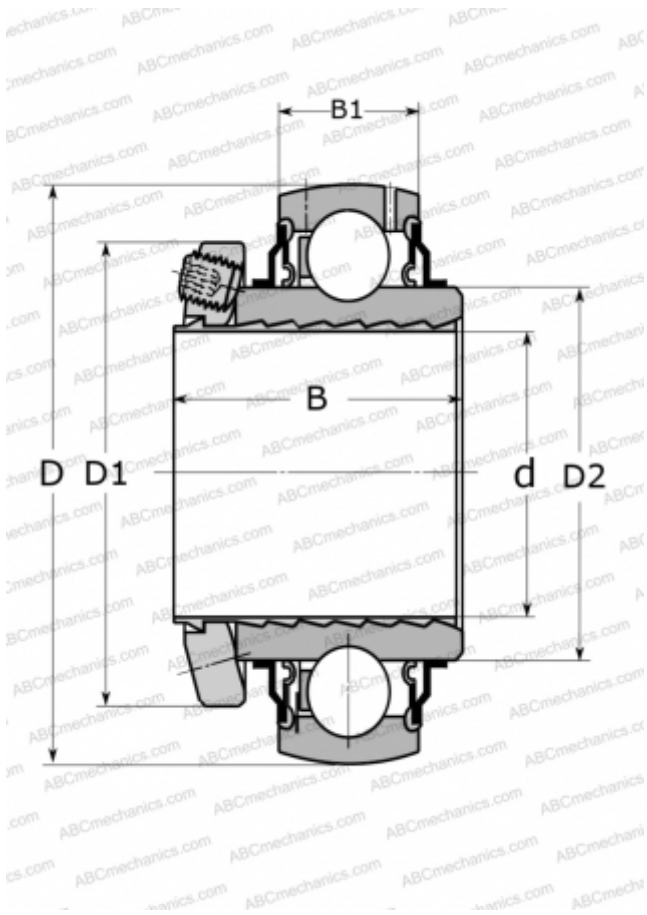

## YSP 207 SB-2F SKF

Insert bearings

TYPE: Ball bearings, Radial insert bearings, Location by SKF ConCentra, Spherical outer ring, Series YSP (SKF)

### Technical specification

#### DIMENSIONS, MM

d	35,000
D	72,000
D1	57,000
D2	46,100
B	39,500
B1	19,000