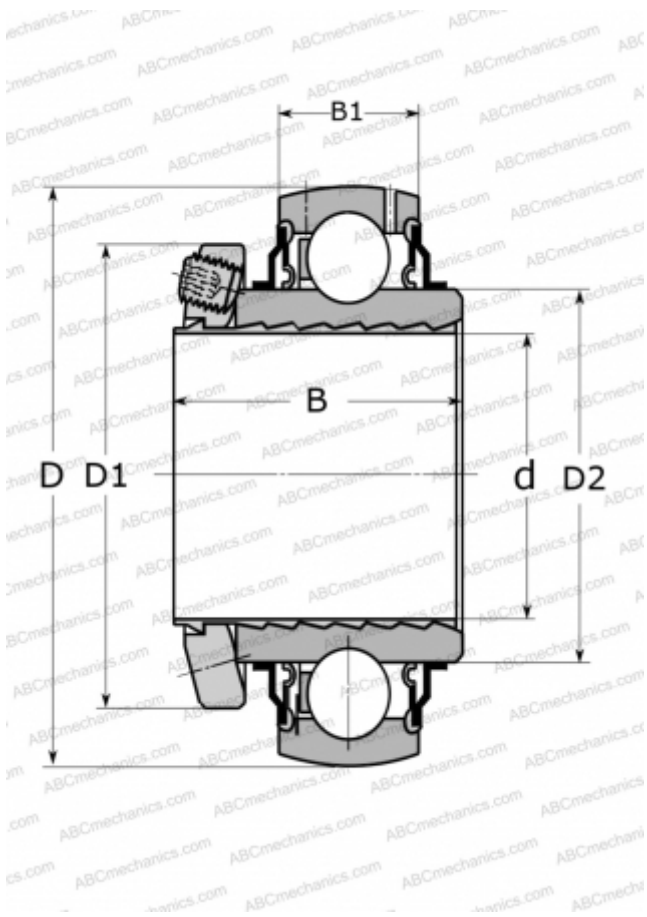

## YSP 205-100 SB-2F SKF

Insert bearings

TYPE: Ball bearings, Radial insert bearings, Location by SKF ConCentra, Spherical outer ring, Series YSP, inch (SKF)

### Technical specification

#### DIMENSIONS, MM

$d$	25,400
$D$	52,000
$D1$	41,700
$D2$	33,700
$B$	33,000
$B1$	15,000

#### WEIGHT, KG

0,180