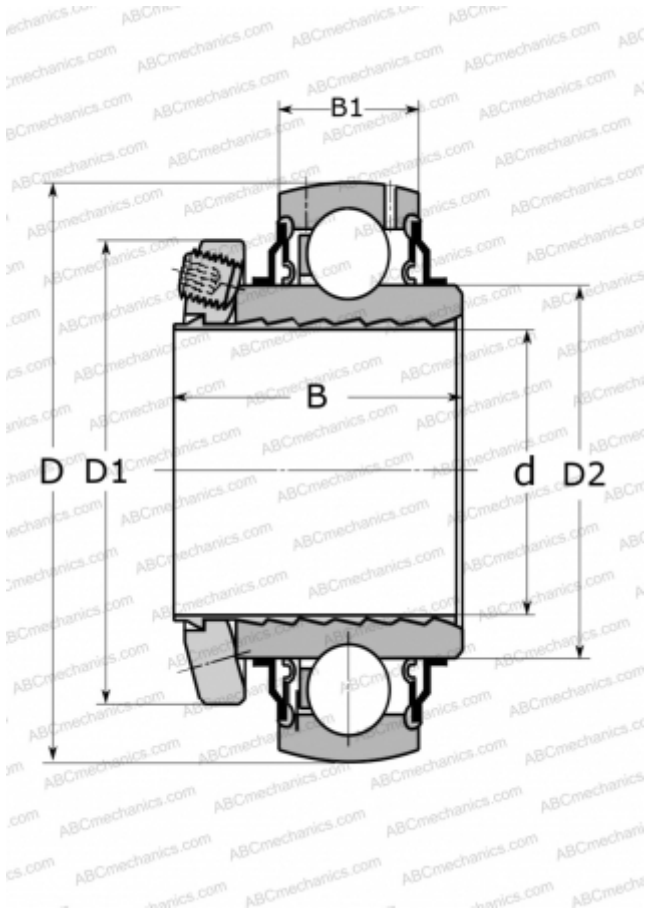

YSP 206-103 SB-2F SKF

Insert bearings

TYPE: Ball bearings, Radial insert bearings, Location by SKF ConCentra, Spherical outer ring, Series YSP, inch (SKF)

Technical specification

DIMENSIONS, MM

d	30,163
D	62,000
D1	48,000
D2	39,700
B	37,000
B1	18,000

WEIGHT, KG

0,300

MANUFACTURER

[SKF](#)

CALCULATION DATA

Basic dynamic load rating, C	19,500 kN
Basic static load rating, Co	11,200 kN
Fatigue load limit, Pu	0,475 kN
Limiting speed	6300 r/min