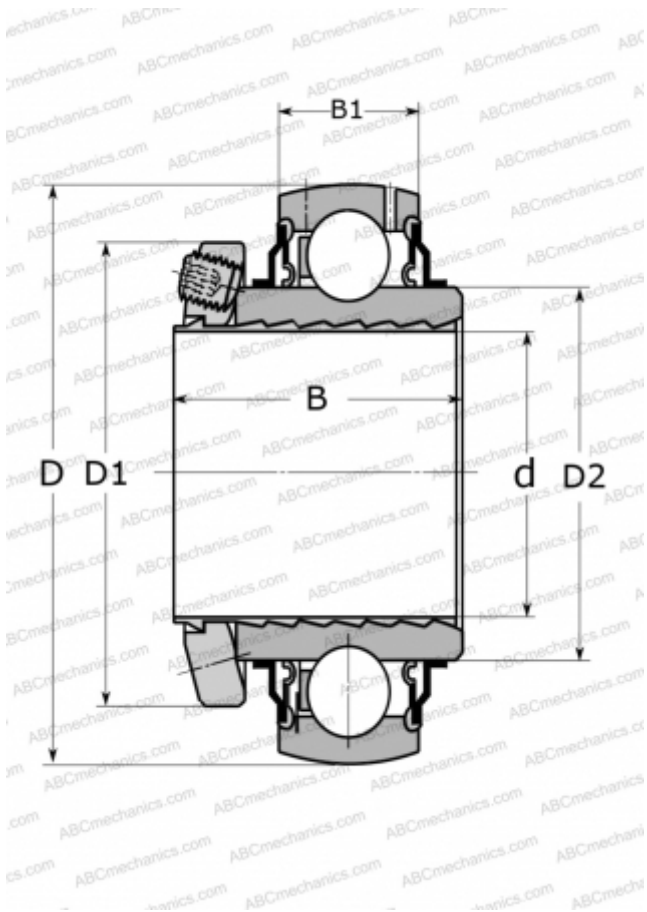

## YSP 207-104 SB-2F SKF

Insert bearings

TYPE: Ball bearings, Radial insert bearings, Location by SKF ConCentra, Spherical outer ring, Series YSP, inch (SKF)

### Technical specification

#### DIMENSIONS, MM

d	31,750
D	72,000
D1	57,000
D2	46,100
B	39,500
B1	19,000

#### WEIGHT, KG

0,520