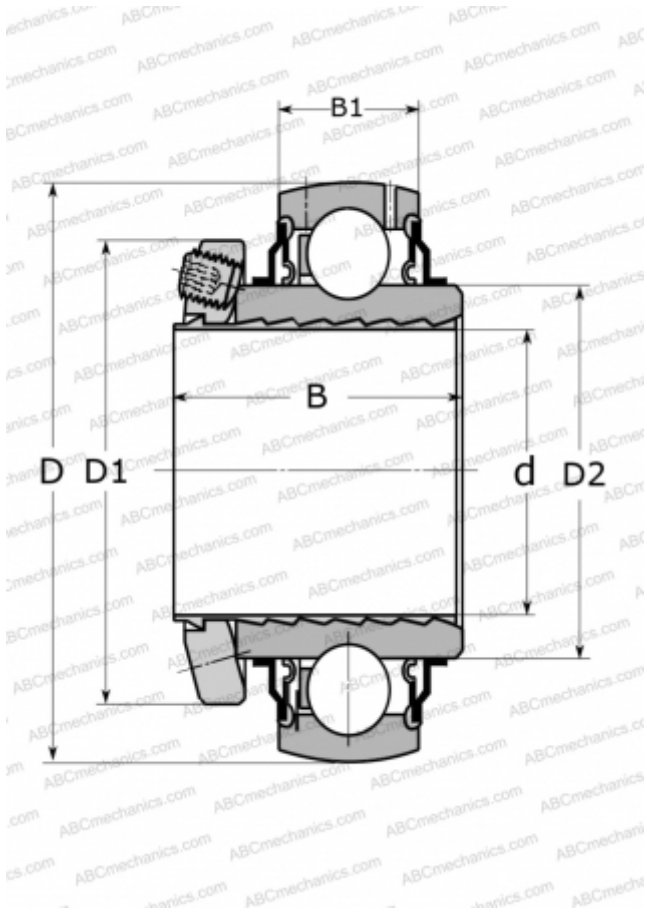

## YSP 207-107 SB-2F SKF

Insert bearings

TYPE: Ball bearings, Radial insert bearings, Location by SKF ConCentra, Spherical outer ring, Series YSP, inch (SKF)

### Technical specification

#### DIMENSIONS, MM

d	36,513
D	72,000
D1	57,000
D2	46,100
B	39,500
B1	19,000

#### WEIGHT, KG

0,420