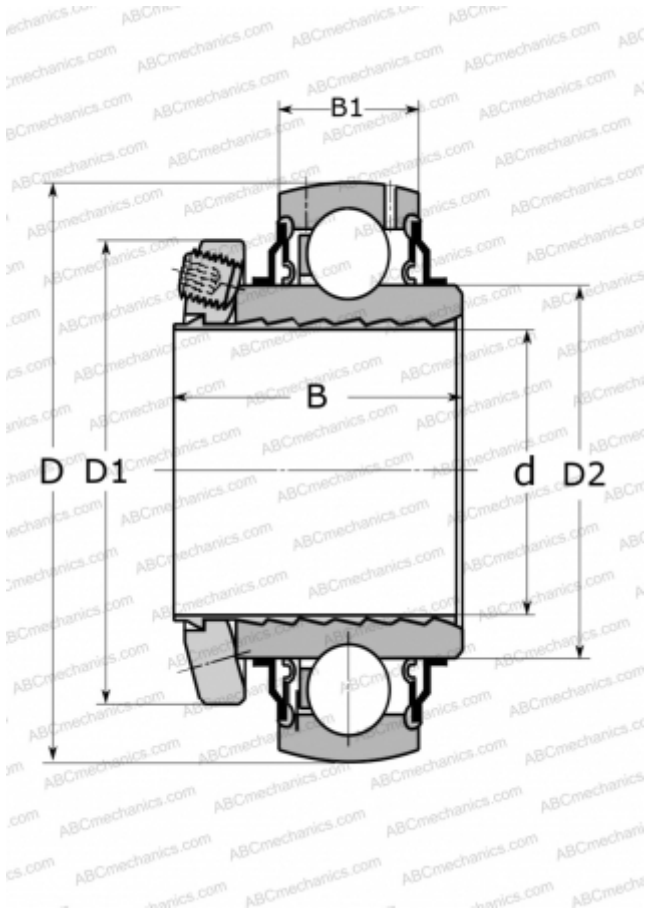

YSPAG 205-100 SKF

Insert bearings

TYPE: Ball bearings, Radial insert bearings, Location by SKF ConCentra, Spherical outer ring, Series YSPAG, for agricultural applications, inch (SKF)

Technical specification

DIMENSIONS, MM

d	25,400
D	52,000
D1	41,700
D2	33,700
B	33,000
B1	15,000

WEIGHT, KG

0,180

MANUFACTURER

[SKF](#)

CALCULATION DATA

Basic dynamic load rating, C	14,000 kN
Basic static load rating, Co	7,800 kN
Fatigue load limit, Pu	0,335 kN
Reference speed	1500 r/min