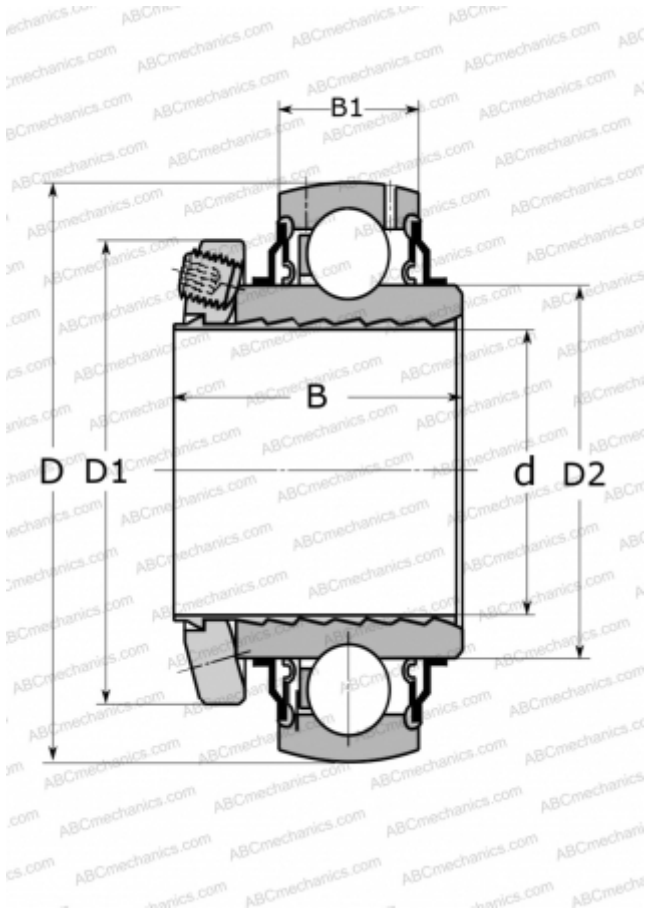

YSPAG 207-104 SKF

Insert bearings

TYPE: Ball bearings, Radial insert bearings, Location by SKF ConCentra, Spherical outer ring, Series YSPAG, for agricultural applications, inch (SKF)

Technical specification

DIMENSIONS, MM

d	31,750
D	72,000
D1	57,000
D2	46,100
B	39,500
B1	19,000

WEIGHT, KG

0,490

MANUFACTURER

[SKF](#)

CALCULATION DATA

Basic dynamic load rating, C	25,500 kN
Basic static load rating, Co	15,300 kN
Fatigue load limit, Pu	0,655 kN
Reference speed	1100 r/min