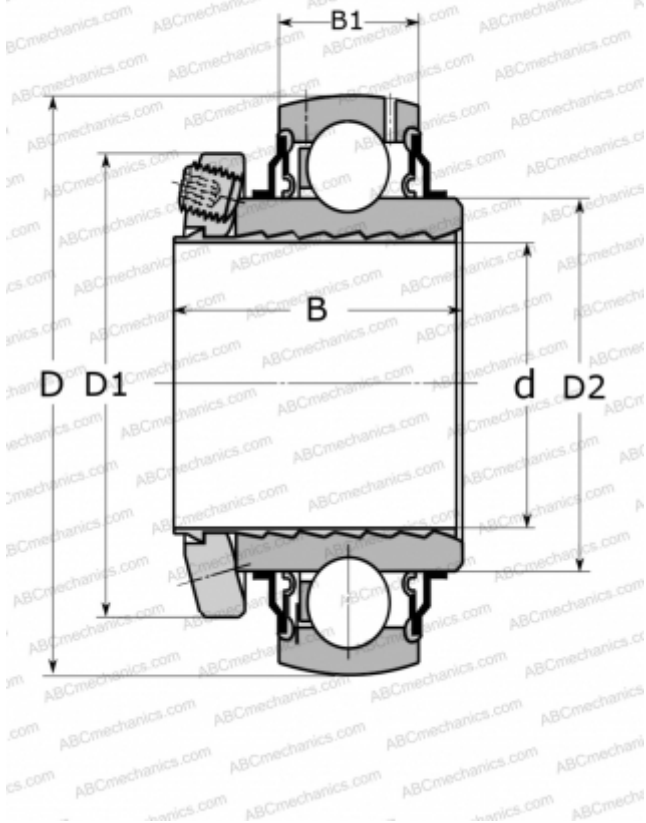

YSPAG 207-107 SKF

Insert bearings

TYPE: Ball bearings, Radial insert bearings, Location by SKF ConCentra, Spherical outer ring, Series YSPAG, for agricultural applications, inch (SKF)

Technical specification

DIMENSIONS, MM

d	36,513
D	72,000
D1	57,000
D2	46,100
B	39,500
B1	19,000

WEIGHT, KG

0,410

MANUFACTURER

[SKF](#)

CALCULATION DATA

Basic dynamic load rating, C	25,500 kN
Basic static load rating, Co	15,300 kN
Fatigue load limit, Pu	0,655 kN
Reference speed	1100 r/min