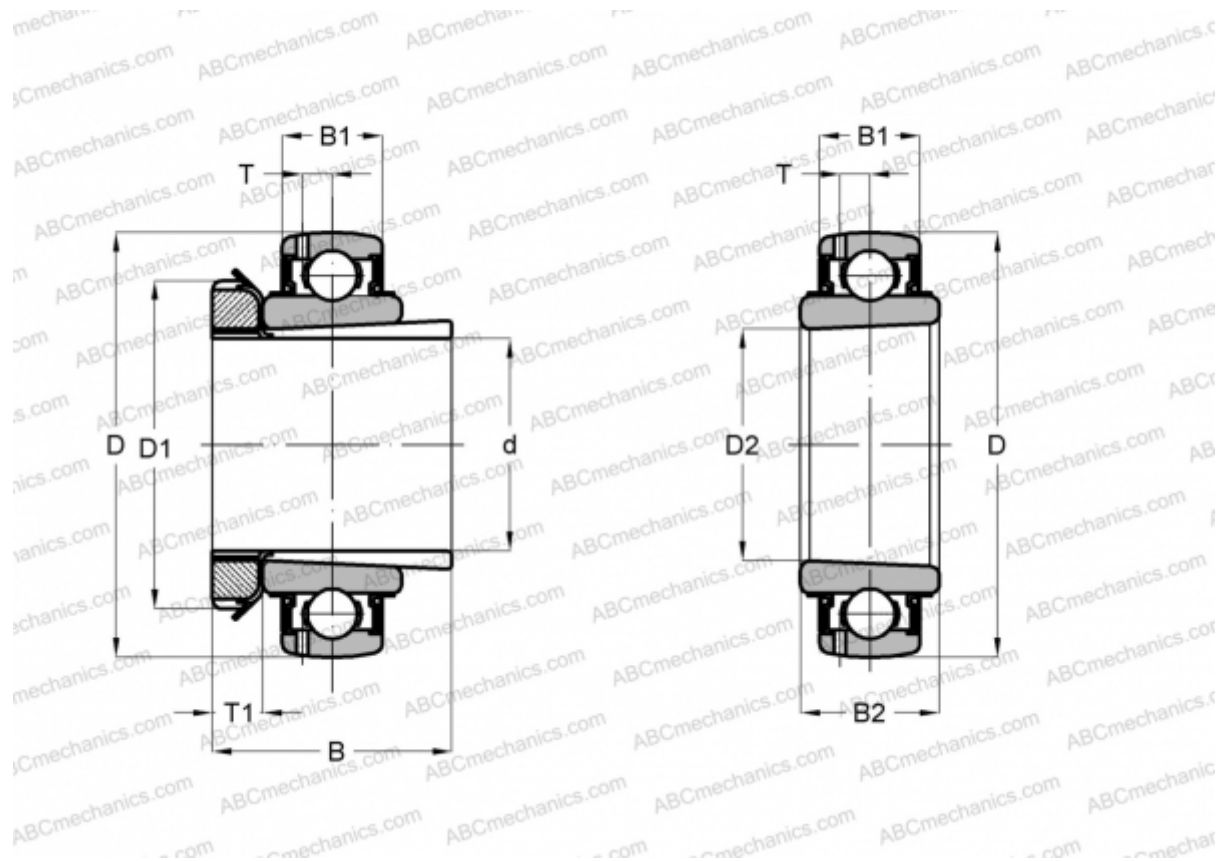

## YSA 205-2FK SKF

Insert bearings

TYPE: Ball bearings, Radial insert bearings, With adapter sleeve, Spherical outer ring, Series YSA (SKF)

#### DIMENSIONS, MM

d	20,000
D	52,000
D1	38,000
B	35,000
B1	15,000
B2	24,000

**WEIGHT, KG** 0,220

**MANUFACTURER** [SKF](#)