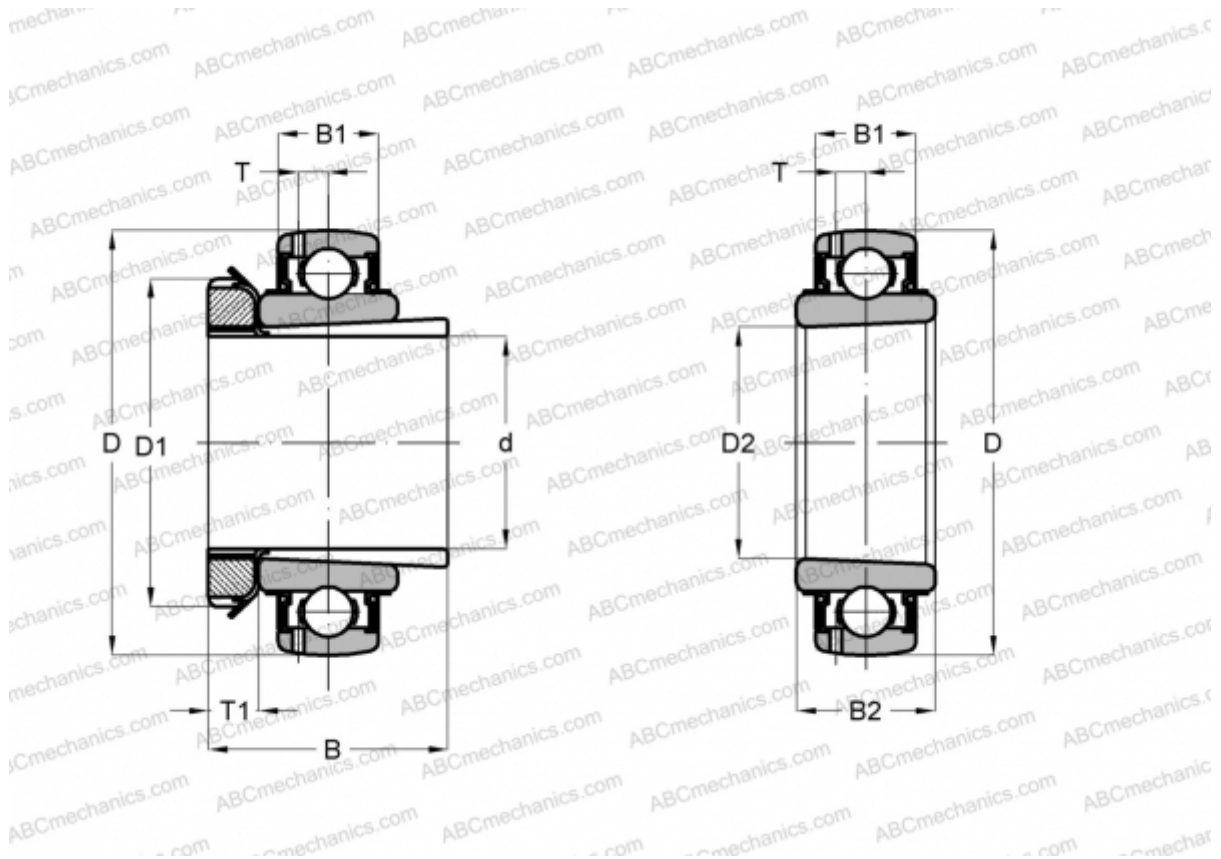

## YSA 207-2FK SKF

Insert bearings

TYPE: Ball bearings, Radial insert bearings, With adapter sleeve, Spherical outer ring, Series YSA, inch (SKF)

#### DIMENSIONS, MM

d	30,163
D	72,000
D1	52,000
B	43,000
B1	19,000
B2	30,500

**WEIGHT, KG** 0,470

**MANUFACTURER** [SKF](#)