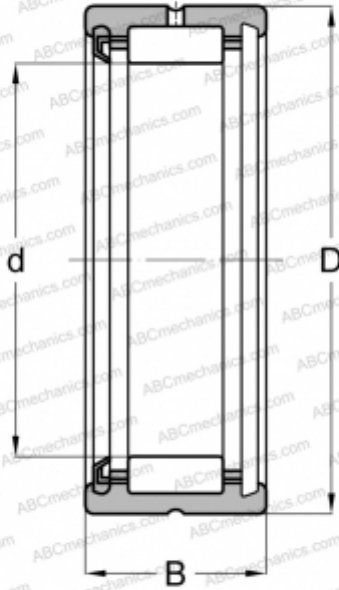

RNA 4900 RS ABC

Needle roller bearings

TYPE: Roller bearings, Needle, Single row, With machined rings with flanges, without an inner ring, Lip seal RS on one side, metric

Technical specification

DIMENSIONS, MM

d	14,000
D	22,000
B	13,000

WEIGHT, KG

0,023

MANUFACTURER

[ABC](#)

INTERCHANGE

FAG	RNA 4900 RSR
INA	RNA 4900 RSR
SKF	RNA 4900 RS
TORRINGTON	RNA 4900 RS