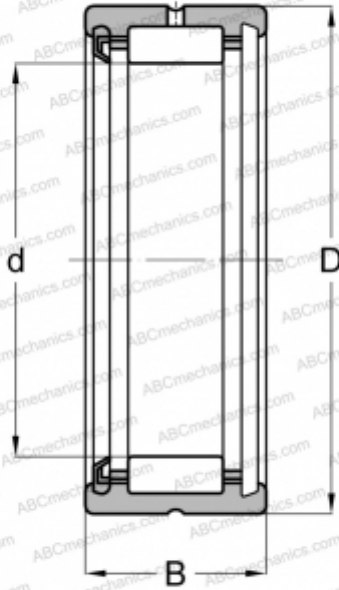

## RNA 4902 RSR FAG

Needle roller bearings

TYPE: Roller bearings, Needle, Single row, With machined rings with flanges, without an inner ring, Lip seal RS on one side, metric

### Technical specification

#### DIMENSIONS, MM

d	20,000
D	28,000
B	13,000

#### WEIGHT, KG

0,027