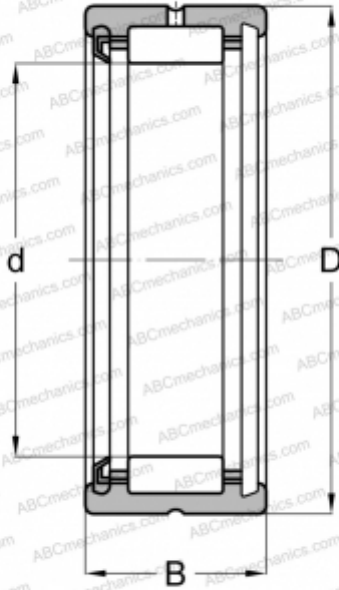

RNA 4903 RS ABC

Needle roller bearings

TYPE: Roller bearings, Needle, Single row, With machined rings with flanges, without an inner ring, Lip seal RS on one side, metric

Technical specification

DIMENSIONS, MM

d	22,000
D	30,000
B	13,000

WEIGHT, KG

0,032

MANUFACTURER

[ABC](#)

INTERCHANGE

FAG	RNA 4903 RSR
INA	RNA 4903 RSR
SKF	RNA 4903 RS
TORRINGTON	RNA 4903 RS