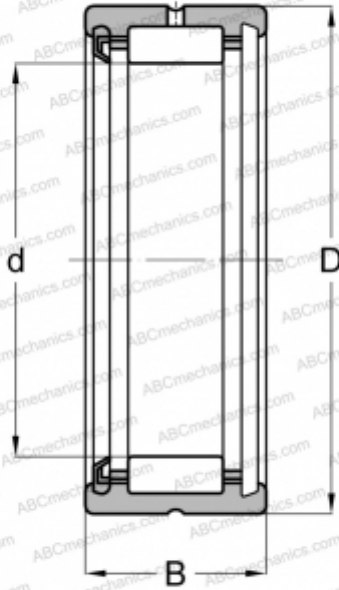

## RNA 4903 RSR FAG

Needle roller bearings

TYPE: Roller bearings, Needle, Single row, With machined rings with flanges, without an inner ring, Lip seal RS on one side, metric

### Technical specification

#### DIMENSIONS, MM

d	22,000
D	30,000
B	13,000

#### WEIGHT, KG

0,032