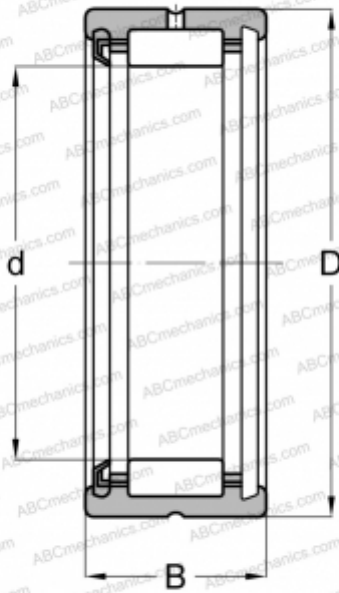

## RNA 4904 RS SKF

Needle roller bearings

TYPE: Roller bearings, Needle, Single row, With machined rings with flanges, without an inner ring, Lip seal RS on one side, metric

### Technical specification

#### DIMENSIONS, MM

d	25,000
D	37,000
B	17,000

#### WEIGHT, KG

0,056