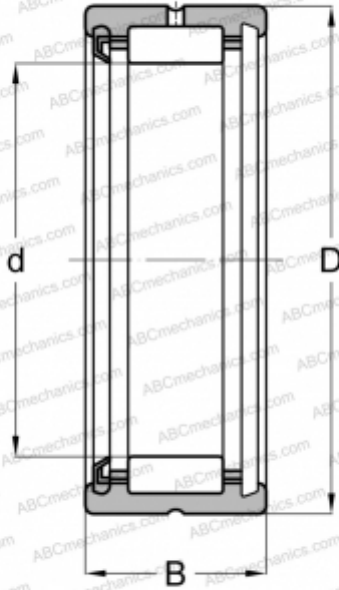

RNA 4904 RS TORRINGTON

Needle roller bearings

TYPE: Roller bearings, Needle, Single row, With machined rings with flanges, without an inner ring, Lip seal RS on one side, metric

Technical specification

DIMENSIONS, MM

d	25,000
D	37,000
B	17,000

WEIGHT, KG

0,068

MANUFACTURER

[TORRINGTON](#)

INTERCHANGE

ABC	RNA 4904 RS
FAG	RNA 4904 RSR
INA	RNA 4904 RSR
SKF	RNA 4904 RS