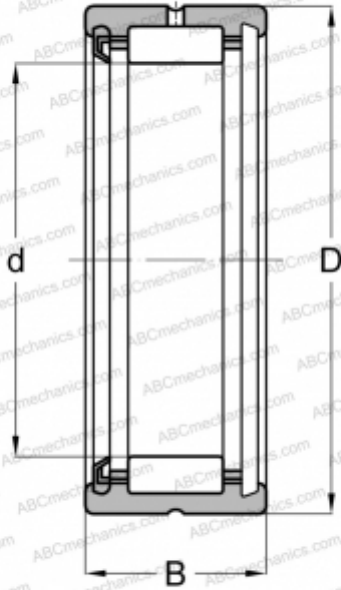

## RNA 4905 RSR INA

Needle roller bearings

TYPE: Roller bearings, Needle, Single row, With machined rings with flanges, without an inner ring, Lip seal RS on one side, metric

### Technical specification

#### DIMENSIONS, MM

d	30,000
D	42,000
B	17,000

#### WEIGHT, KG

0,077