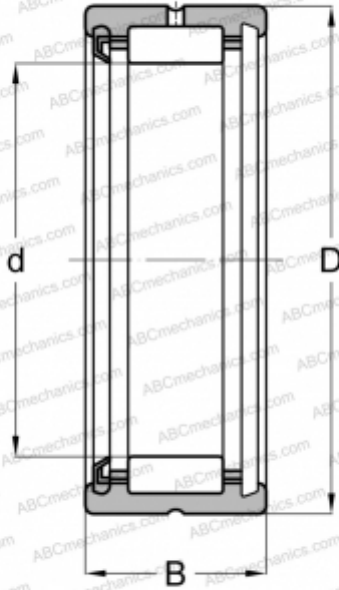

## RNA 4905 RS SKF

Needle roller bearings

TYPE: Roller bearings, Needle, Single row, With machined rings with flanges, without an inner ring, Lip seal RS on one side, metric

### Technical specification

#### DIMENSIONS, MM

d	30,000
D	42,000
B	17,000

#### WEIGHT, KG

0,060