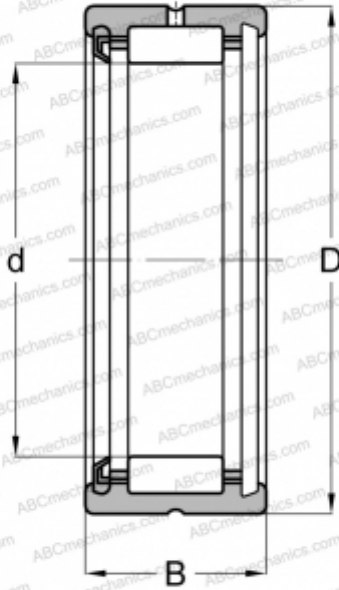

RNA 4905 RS TORRINGTON

Needle roller bearings

TYPE: Roller bearings, Needle, Single row, With machined rings with flanges, without an inner ring, Lip seal RS on one side, metric

Technical specification

DIMENSIONS, MM

d	30,000
D	42,000
B	17,000

WEIGHT, KG

0,077

MANUFACTURER

[TORRINGTON](#)

INTERCHANGE

ABC	RNA 4905 RS
FAG	RNA 4905 RSR
INA	RNA 4905 RSR
SKF	RNA 4905 RS