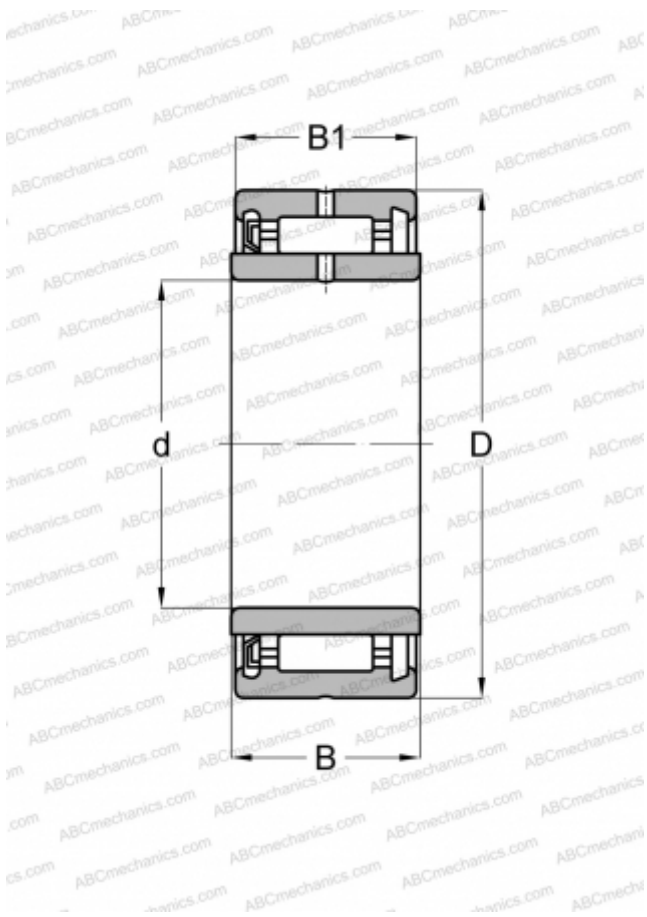

## NA 4900 RS TORRINGTON

Needle roller bearings

TYPE: Roller bearings, Needle, Single row, With machined rings with flanges, with an inner ring, Lip seal RS on one side, metric

### Technical specification

#### DIMENSIONS, MM

d	10,000
D	22,000
B	14,000
B1	13,000

#### WEIGHT, KG

0,027