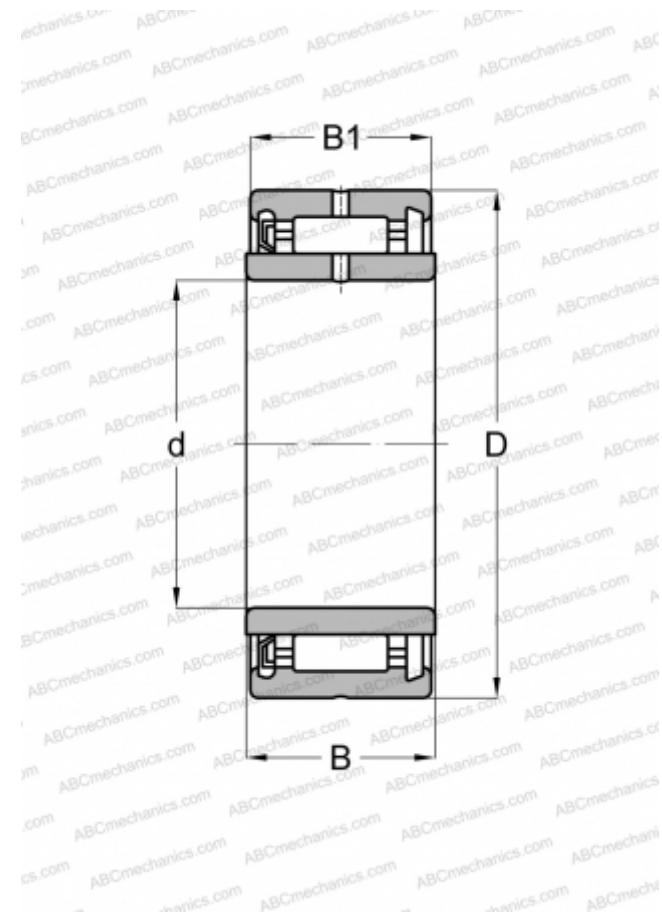

## NA 4901 RS ABC

Needle roller bearings

TYPE: Roller bearings, Needle, Single row, With machined rings with flanges, with an inner ring, Lip seal RS on one side, metric

### Technical specification

#### DIMENSIONS, MM

d	12,000
D	24,000
B	14,000
B1	13,000

#### WEIGHT, KG

0,032