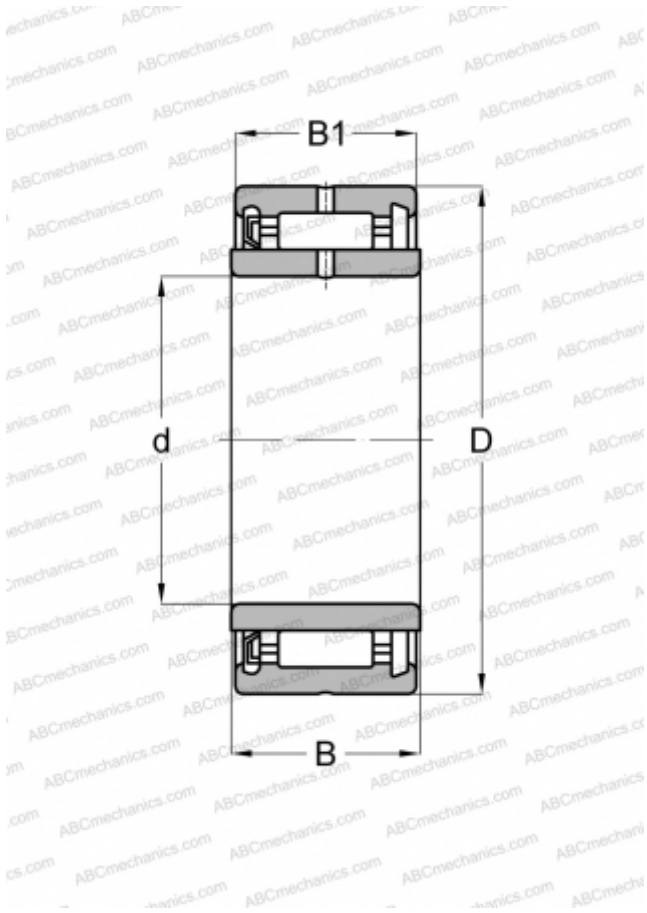

## NA 4903 RSR FAG

Needle roller bearings

TYPE: Roller bearings, Needle, Single row, With machined rings with flanges, with an inner ring, Lip seal RS on one side, metric

### Technical specification

#### DIMENSIONS, MM

d	17,000
D	30,000
B	14,000
B1	13,000