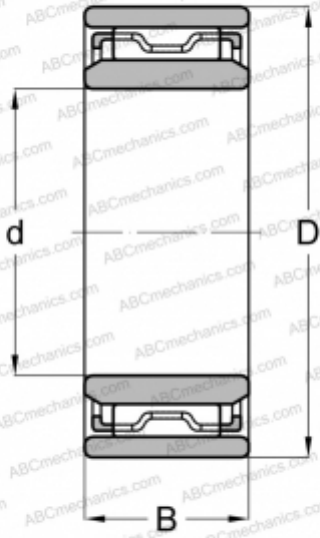

NAO 8x19x10 INA

Needle roller bearings

TYPE: Roller bearings, Needle, Single row, With machined rings without flanges, with an inner ring, Metric

Technical specification

DIMENSIONS, MM

d	8,000
D	19,000
B	10,000

WEIGHT, KG

0,018

MANUFACTURER

[INA](#)

INTERCHANGE

ABC	NAO 8x19x10
FAG	NAO 8x19x10(NAF 8x19x10)