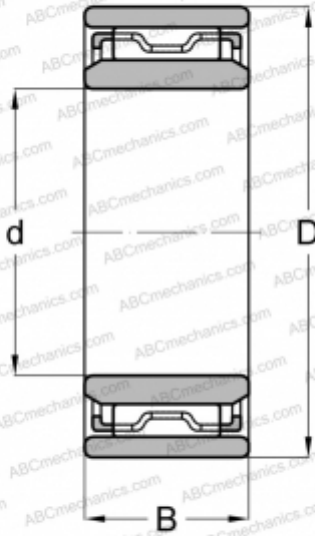

## NAO 9x22x12 TN SKF

Needle roller bearings

TYPE: Roller bearings, Needle, Single row, With machined rings without flanges, with an inner ring, Metric

### Technical specification

#### DIMENSIONS, MM

|   |        |
|---|--------|
| d | 9,000  |
| D | 22,000 |
| B | 12,000 |

#### WEIGHT, KG

0,024