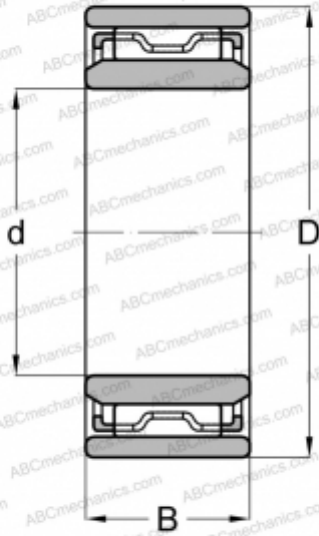

NAO 10x22x13 ABC

Needle roller bearings

TYPE: Roller bearings, Needle, Single row, With machined rings without flanges, with an inner ring, Metric

Technical specification

DIMENSIONS, MM

d	10,000
D	22,000
B	13,000

WEIGHT, KG

0,027

MANUFACTURER

[ABC](#)

INTERCHANGE

FAG	NAO 10x22x13(NAF 10x22x13)
INA	NAO 10x22x13
SKF	NAO 10x22x13