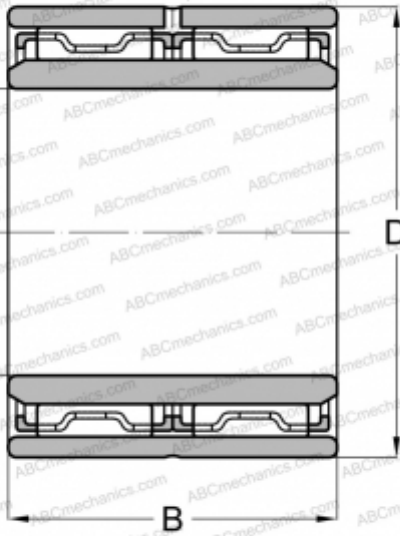

NAO 10x22x20 ABC

Needle roller bearings

TYPE: Roller bearings, Needle, Double row, With machined rings without flanges, with an inner ring, Metric

Technical specification

DIMENSIONS, MM

| | |
|---|--------|
| d | 10,000 |
| D | 22,000 |
| B | 20,000 |

WEIGHT, KG

0,041

MANUFACTURER

[ABC](#)

INTERCHANGE

| | |
|-----|--|
| FAG | NAO 10x22x20(NAF 10x22x20) |
| INA | NAO 10x22x20 |