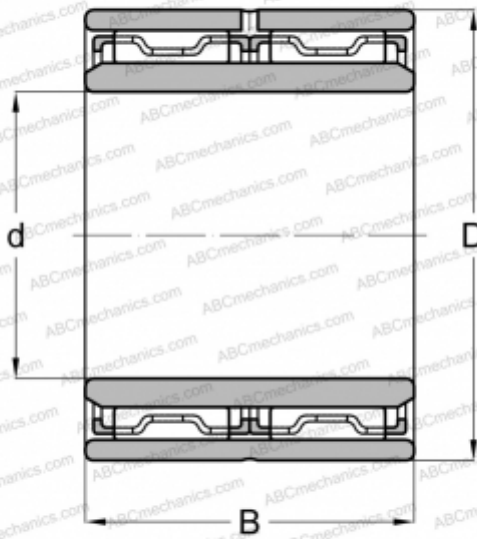

NAO 10x22x20 INA

Needle roller bearings

TYPE: Roller bearings, Needle, Double row, With machined rings without flanges, with an inner ring, Metric

Technical specification

DIMENSIONS, MM

d	10,000
D	22,000
B	20,000

WEIGHT, KG

0,041

MANUFACTURER

[INA](#)

INTERCHANGE

ABC	NAO 10x22x20
FAG	NAO 10x22x20(NAF 10x22x20)