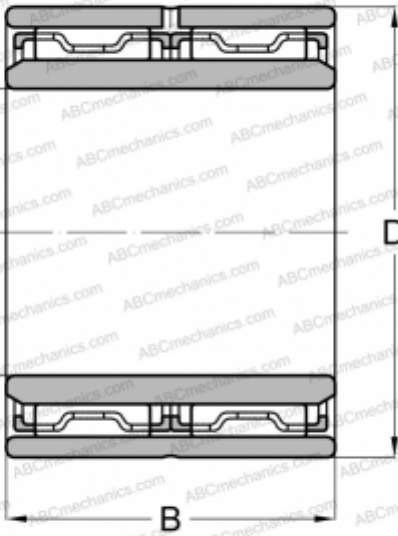

NAO 12x24x20 ABC

Needle roller bearings

TYPE: Roller bearings, Needle, Double row, With machined rings without flanges, with an inner ring, Metric

Technical specification

DIMENSIONS, MM

d	12,000
D	24,000
B	20,000

WEIGHT, KG

0,050

MANUFACTURER

[ABC](#)

INTERCHANGE

FAG	NAO 12x24x20(NAF 12x24x20)
INA	NAO 12x24x20