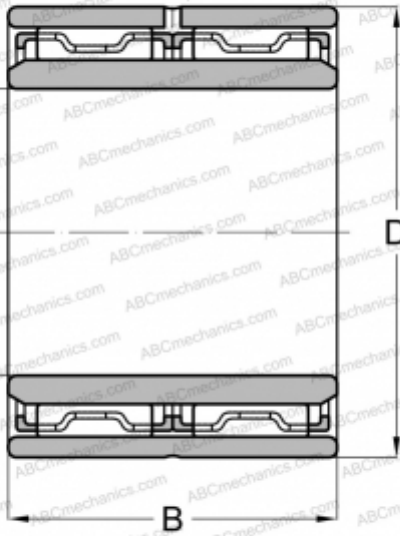

## NAO 12x24x20(NAF 12x24x20) FAG

Needle roller bearings

TYPE: Roller bearings, Needle, Double row, With machined rings without flanges, with an inner ring, Metric

### Technical specification

#### DIMENSIONS, MM

d	12,000
D	24,000
B	20,000