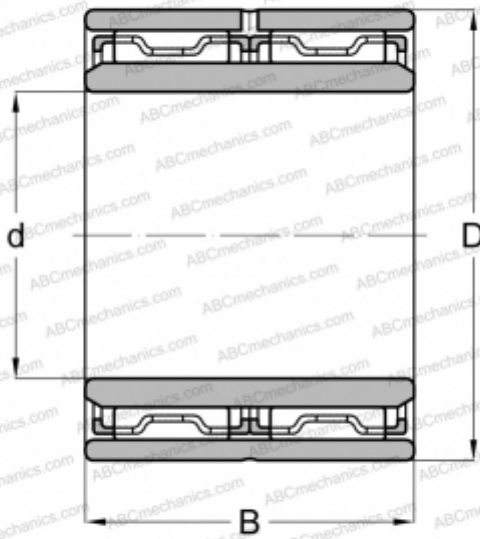

NAO 12x24x20 INA

Needle roller bearings

TYPE: Roller bearings, Needle, Double row, With machined rings without flanges, with an inner ring, Metric

Technical specification

DIMENSIONS, MM

d	12,000
D	24,000
B	20,000

WEIGHT, KG

0,050

MANUFACTURER

[INA](#)

INTERCHANGE

ABC	NAO 12x24x20
FAG	NAO 12x24x20(NAF 12x24x20)