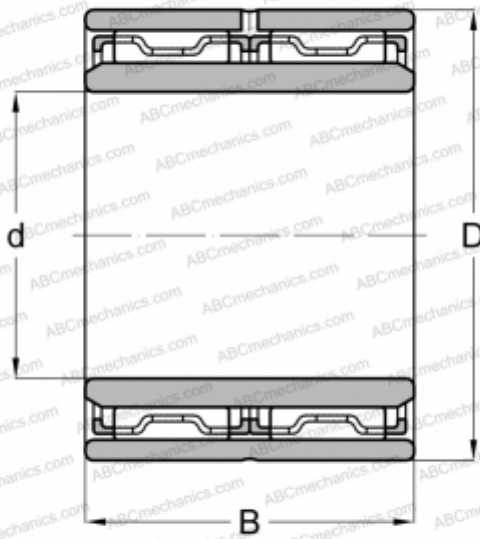

## NAO 15x28x26 ABC

Needle roller bearings

TYPE: Roller bearings, Needle, Double row, With machined rings without flanges, with an inner ring, Metric

### Technical specification

#### DIMENSIONS, MM

d	15,000
D	28,000
B	26,000

#### WEIGHT, KG

0,082