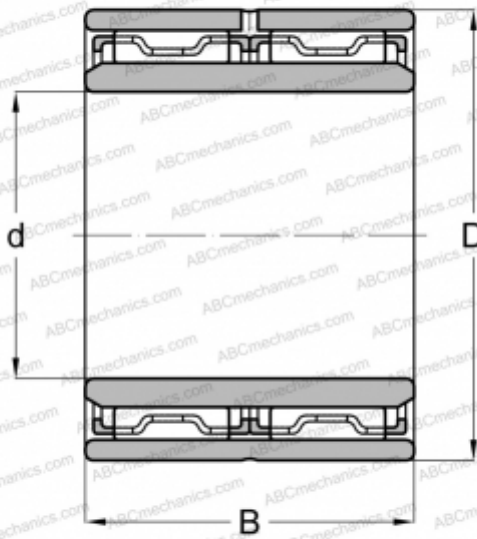

NAO 15x28x26 INA

Needle roller bearings

TYPE: Roller bearings, Needle, Double row, With machined rings without flanges, with an inner ring, Metric

Technical specification

DIMENSIONS, MM

d	15,000
D	28,000
B	26,000

WEIGHT, KG

0,082

MANUFACTURER

[INA](#)

INTERCHANGE

ABC	NAO 15x28x26
FAG	NAO 15x28x26(NAF 15x28x26)