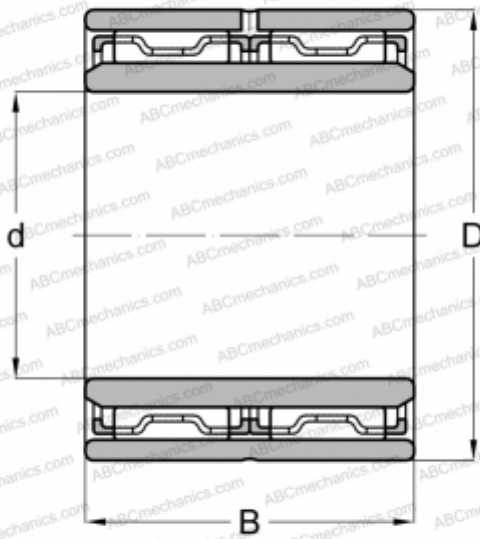

NAO 17x30x26 ABC

Needle roller bearings

TYPE: Roller bearings, Needle, Double row, With machined rings without flanges, with an inner ring, Metric

Technical specification

DIMENSIONS, MM

d	17,000
D	30,000
B	26,000

WEIGHT, KG

0,086

MANUFACTURER

[ABC](#)

INTERCHANGE

FAG	NAO 17x30x26(NAF 17x30x26)
INA	NAO 17x30x26