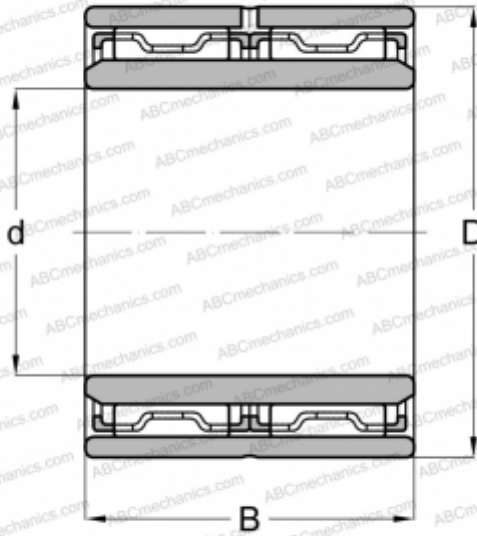

NAO 17x30x26 INA

Needle roller bearings

TYPE: Roller bearings, Needle, Double row, With machined rings without flanges, with an inner ring, Metric

Technical specification

DIMENSIONS, MM

d	17,000
D	30,000
B	26,000

WEIGHT, KG

0,086

MANUFACTURER

[INA](#)

INTERCHANGE

ABC	NAO 17x30x26
FAG	NAO 17x30x26(NAF 17x30x26)