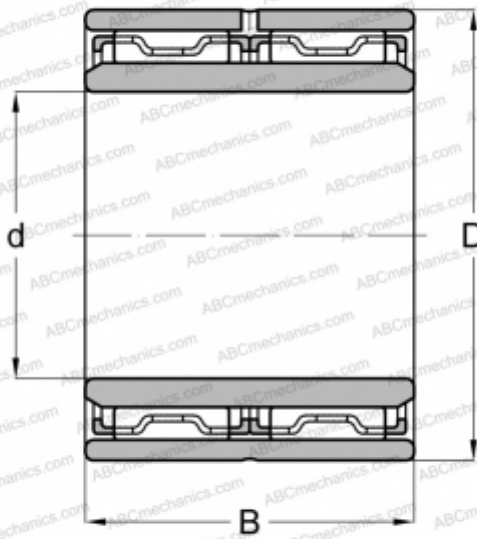

NAO 17x35x32 ABC

Needle roller bearings

TYPE: Roller bearings, Needle, Double row, With machined rings without flanges, with an inner ring, Metric

Technical specification

DIMENSIONS, MM

d	17,000
D	35,000
B	32,000

WEIGHT, KG

0,154

MANUFACTURER

[ABC](#)

INTERCHANGE

FAG	NAO 17x35x32(NAF 17x35x32)
INA	NAO 17x35x32