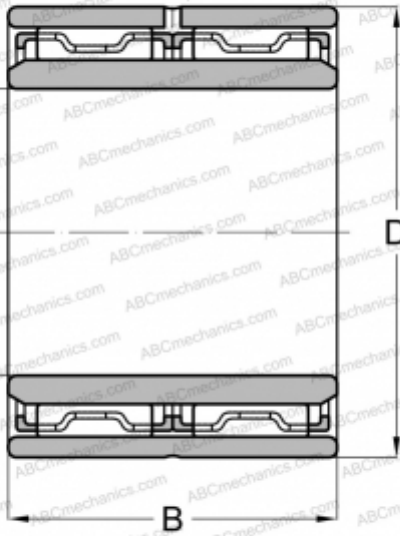

NAO 20x35x26 ABC

Needle roller bearings

TYPE: Roller bearings, Needle, Double row, With machined rings without flanges, with an inner ring, Metric

Technical specification

DIMENSIONS, MM

d	20,000
D	35,000
B	26,000

WEIGHT, KG

0,113

MANUFACTURER

[ABC](#)

INTERCHANGE

FAG	NAO 20x35x26(NAF 20x35x26)
INA	NAO 20x35x26