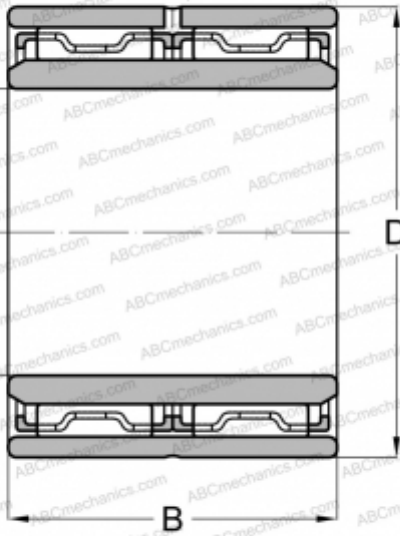

NAO 20x35x26(NAF 20x35x26) FAG

Needle roller bearings

TYPE: Roller bearings, Needle, Double row, With machined rings without flanges, with an inner ring, Metric

Technical specification

DIMENSIONS, MM

d	20,000
D	35,000
B	26,000

WEIGHT, KG

0,113

MANUFACTURER

[FAG](#)

INTERCHANGE

ABC	NAO 20x35x26
INA	NAO 20x35x26