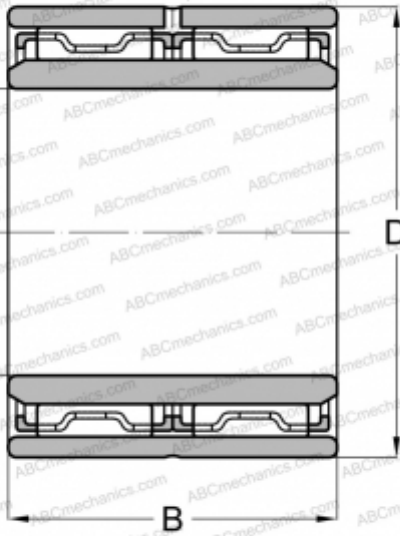

## NAO 20x35x26 INA

Needle roller bearings

TYPE: Roller bearings, Needle, Double row, With machined rings without flanges, with an inner ring, Metric

### Technical specification

#### DIMENSIONS, MM

d	20,000
D	35,000
B	26,000

#### WEIGHT, KG

0,113