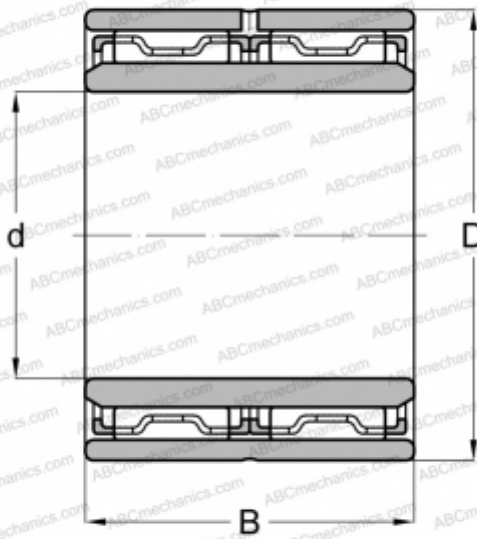

NAO 20x37x32 ABC

Needle roller bearings

TYPE: Roller bearings, Needle, Double row, With machined rings without flanges, with an inner ring, Metric

Technical specification

DIMENSIONS, MM

d	20,000
D	37,000
B	32,000

WEIGHT, KG

0,163

MANUFACTURER

[ABC](#)

INTERCHANGE

FAG	NAO 20x37x32(NAF 20x37x32)
INA	NAO 20x37x32