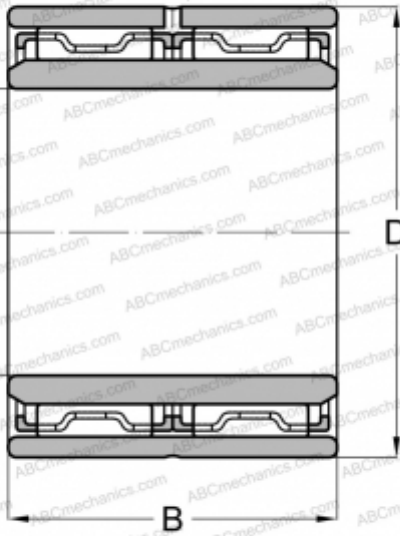

## NAO 20x37x32(NAF 20x37x32) FAG

Needle roller bearings

TYPE: Roller bearings, Needle, Double row, With machined rings without flanges, with an inner ring, Metric

### Technical specification

#### DIMENSIONS, MM

d	20,000
D	37,000
B	32,000