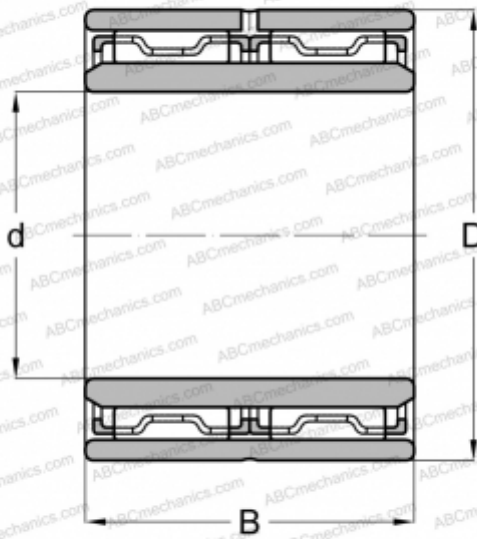

## NAO 25x40x26 ABC

Needle roller bearings

TYPE: Roller bearings, Needle, Double row, With machined rings without flanges, with an inner ring, Metric

### Technical specification

#### DIMENSIONS, MM

d	25,000
D	40,000
B	26,000

#### WEIGHT, KG

0,136